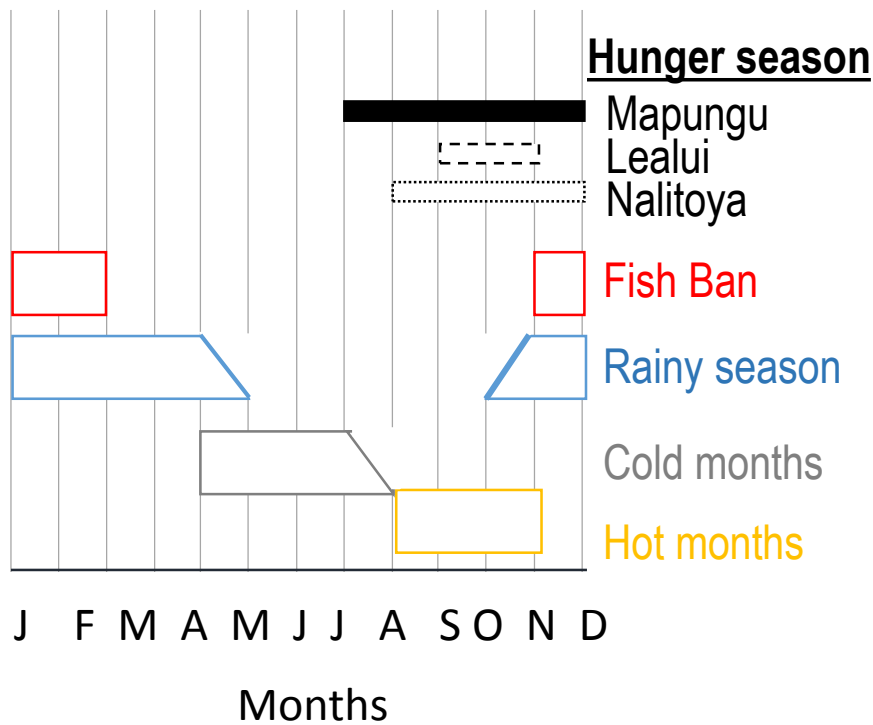

BIODIVERSITY & ECOSYSTEMS

■ Inputs
 ■ Outputs
 ■ Invisible positive flows
 ■ Invisible negative flows

Flood pulse system

Ecosystem services provided in the landscape from the perspective of local communities

Trade-offs between ecosystem services

Natural vegetation

Cropped

Access to ecosystem services: accounting for spatial dynamics

Landsat image: June 12, 2014
Path 175- Row 071

Access to ecosystem services: accounting for temporal dynamics

Seasonal Patterns: environment

Seasonal Patterns: nutrition

- Lealui (lowland)
- Mapungu (upland 1)
- Nalitoya (upland 2)

HUMAN SYSTEMS

AGRICULTURE & FOOD SYSTEMS

BIODIVERSITY & ECOSYSTEMS

■ Inputs
 ■ Outputs
 ■ Invisible positive flows
 ■ Invisible negative flows

Putting diversity on the plate

Bioversityvideo
3 months ago • 227 views

In this film, local people from the Barotse Floodplain, Zambia explain why a diversified diet is important and outline how ...

<https://www.youtube.com/watch?v=eUbotq1d8dl>