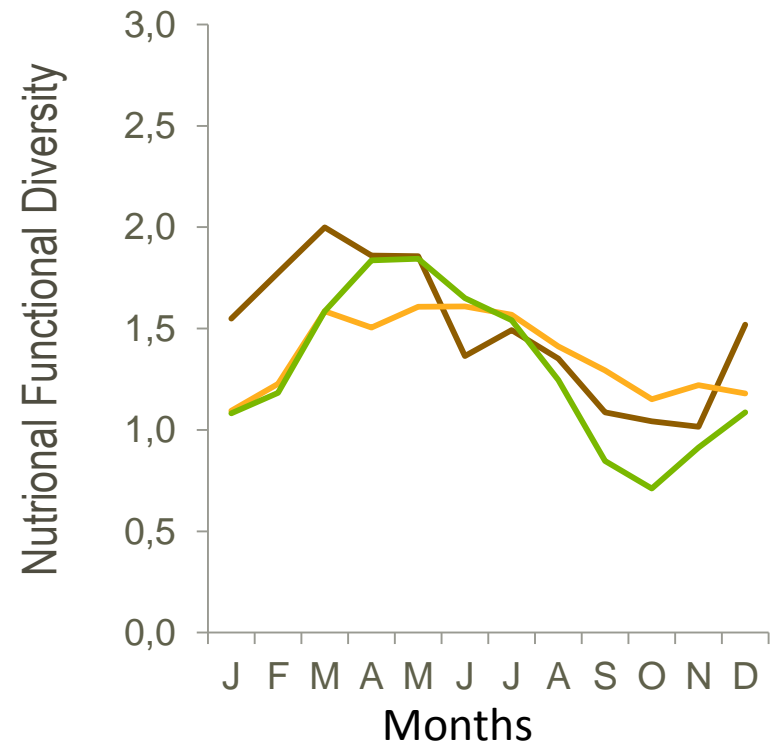

BIODIVERSITY & ECOSYSTEMS

■ Inputs
 ■ Outputs
 ■ Invisible positive flows
 ■ Invisible negative flows

Flood pulse system

Ecosystem services provided in the landscape from the perspective of local communities

Trade-offs between ecosystem services

Natural vegetation

Cropped

Access to ecosystem services: accounting for spatial dynamics

Landsat image: June 12, 2014
Path 175- Row 071

Access to ecosystem services: accounting for temporal dynamics

Seasonal Patterns: environment

Seasonal Patterns: nutrition

- Lealui (lowland)
- Mapungu (upland 1)
- Nalitoya (upland 2)

HUMAN SYSTEMS

AGRICULTURE & FOOD SYSTEMS

BIODIVERSITY & ECOSYSTEMS

■ Inputs
 ■ Outputs
 ■ Invisible positive flows
 ■ Invisible negative flows

Putting diversity on the plate

Bioversityvideo
3 months ago • 227 views

In this film, local people from the Barotse Floodplain, Zambia explain why a diversified diet is important and outline how ...

<https://www.youtube.com/watch?v=eUbotq1d8dl>