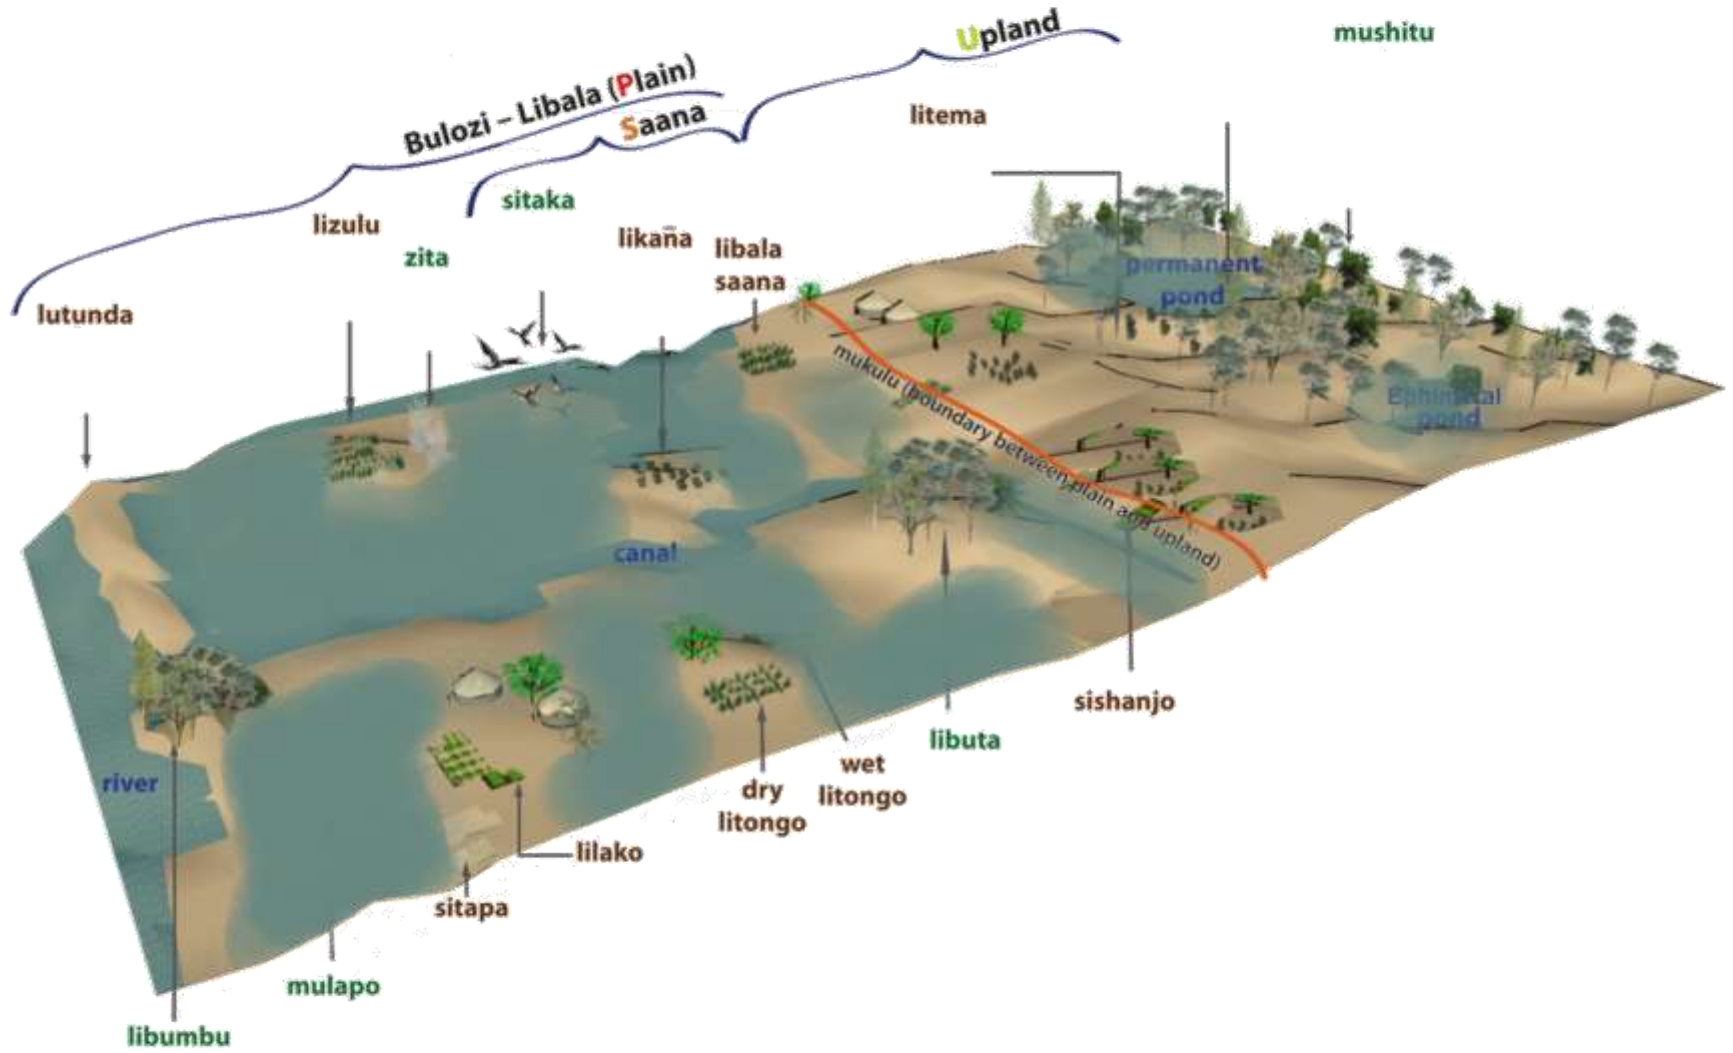

BIODIVERSITY & ECOSYSTEMS

■ Inputs
 ■ Outputs
 ■ Invisible positive flows
 ■ Invisible negative flows

Flood pulse system

Ecosystem services provided in the landscape from the perspective of local communities

Seasonal Patterns: environment

Seasonal Patterns: nutrition

- Lealui (lowland)
- Mapungu (upland 1)
- Nalitoya (upland 2)

HUMAN SYSTEMS

AGRICULTURE & FOOD SYSTEMS

BIODIVERSITY & ECOSYSTEMS

■ Inputs
 ■ Outputs
 ■ Invisible positive flows
 ■ Invisible negative flows

Putting diversity on the plate

Bioversityvideo
3 months ago • 227 views

In this film, local people from the Barotse Floodplain, Zambia explain why a diversified diet is important and outline how ...

<https://www.youtube.com/watch?v=eUbotq1d8dl>

Cooking together in Zambia - local nutrition groups work together to diversify family diets

Bioversityvideo
3 months ago • 716 views

In this short film, local people and field scientists from the Barotse Floodplain, Zambia explore the potential for local nutrition ...