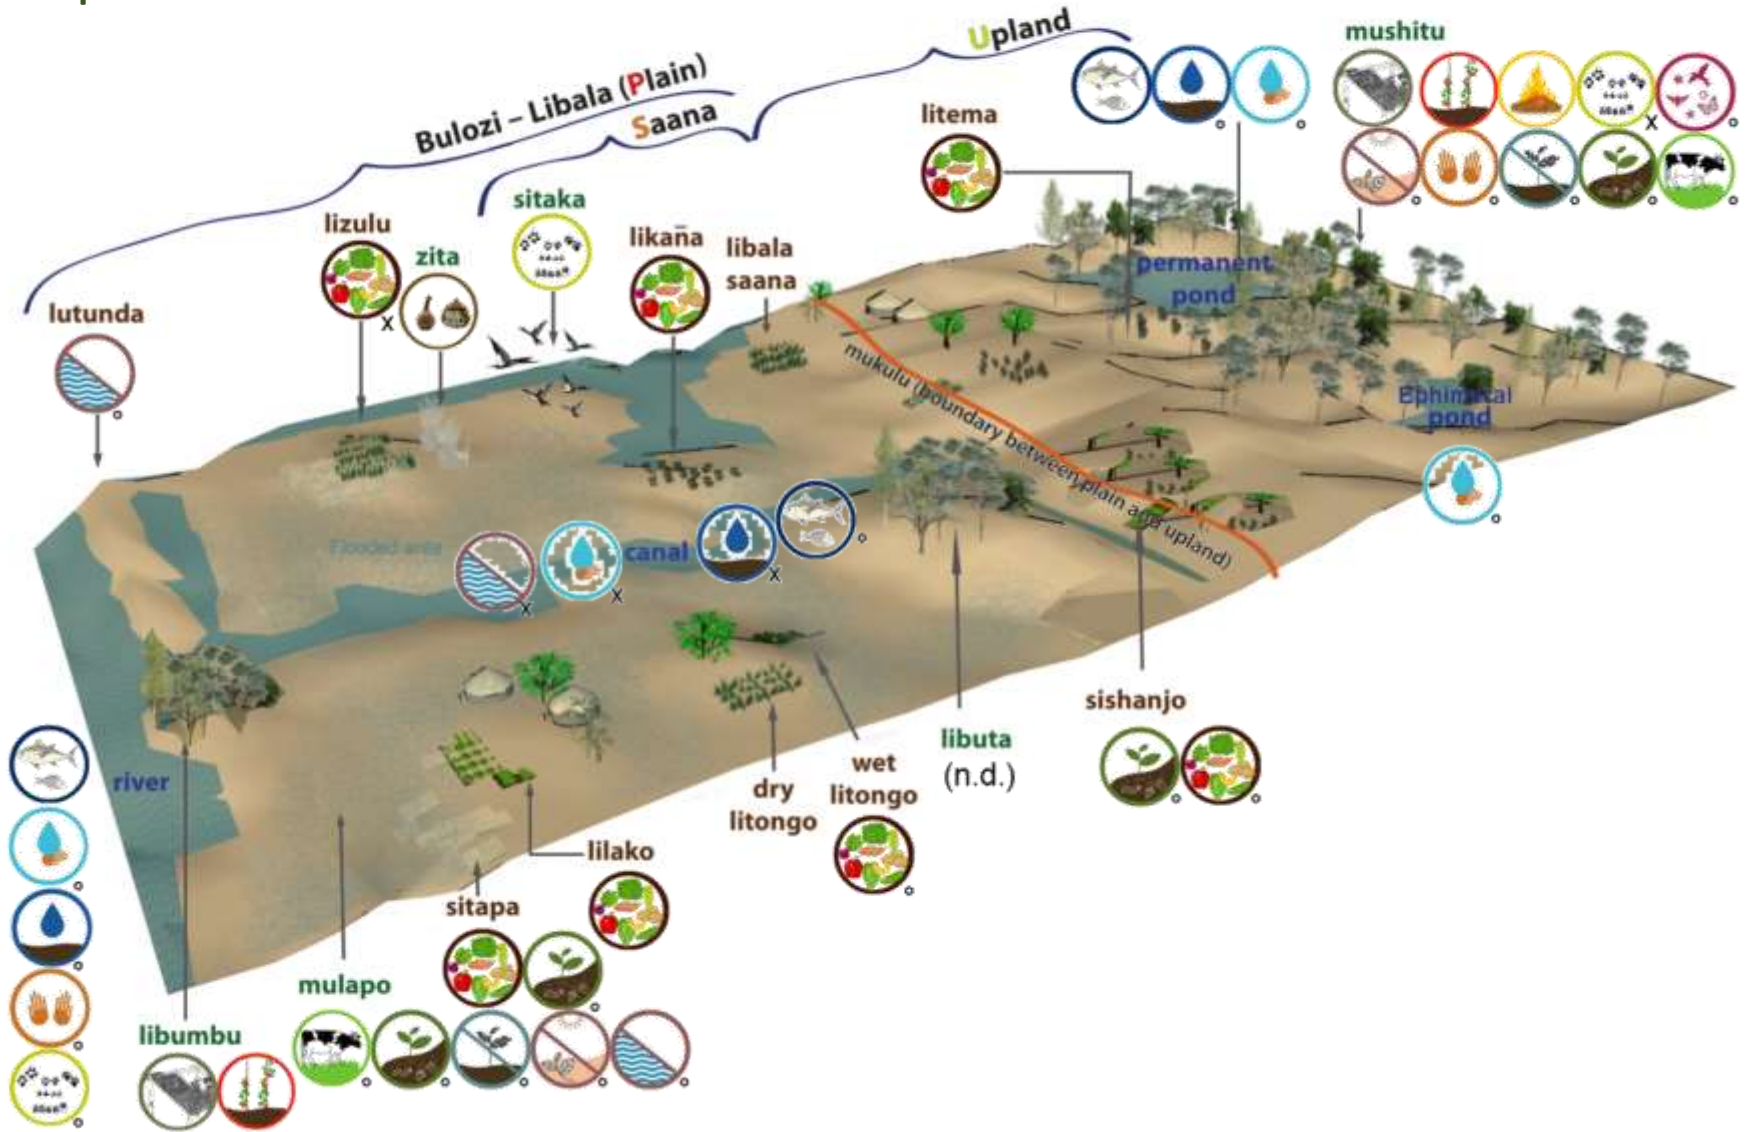

BIODIVERSITY & ECOSYSTEMS

■ Inputs
 ■ Outputs
 ■ Invisible positive flows
 ■ Invisible negative flows

Flood pulse system

Ecosystem services provided in the landscape from the perspective of local communities

Seasonal Patterns: environment

Seasonal Patterns: nutrition

- Lealui (lowland)
- Mapungu (upland 1)
- Nalitoya (upland 2)

HUMAN SYSTEMS

AGRICULTURE & FOOD SYSTEMS

BIODIVERSITY & ECOSYSTEMS

■ Inputs
 ■ Outputs
 ■ Invisible positive flows
 ■ Invisible negative flows

Putting diversity on the plate

Bioversityvideo
3 months ago • 227 views

In this film, local people from the Barotse Floodplain, Zambia explain why a diversified diet is important and outline how ...

<https://www.youtube.com/watch?v=eUbotq1d8dl>

Cooking together in Zambia - local nutrition groups work together to diversify family diets

Bioversityvideo
3 months ago • 716 views

In this short film, local people and field scientists from the Barotse Floodplain, Zambia explore the potential for local nutrition ...